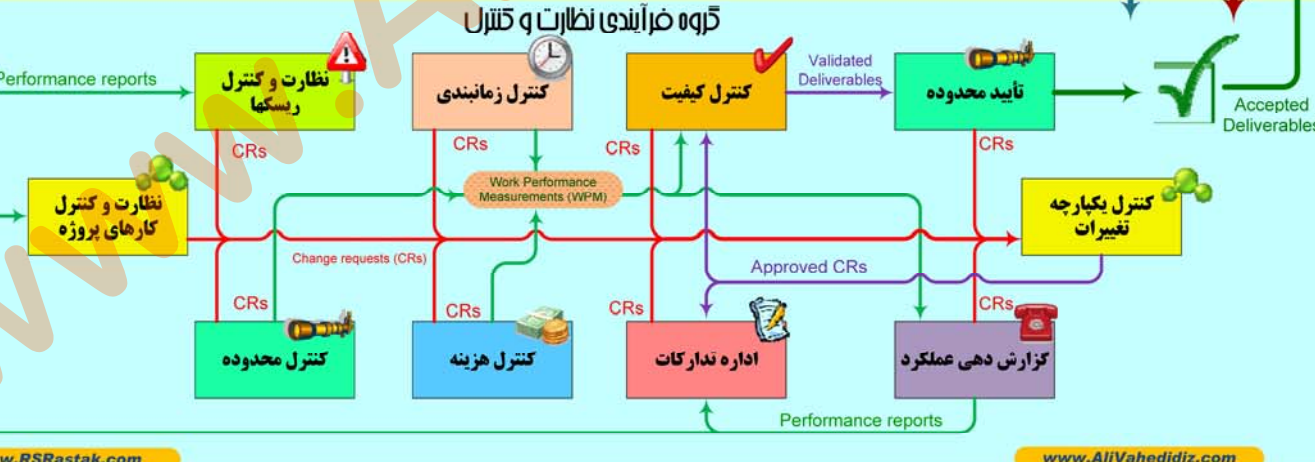

خواهش می‌کنم که نکند...

Symbols

- PSS: Project Scope Statement
- S: Scope Baseline
- SC: Schedule Baseline
- C: Cost Baseline
- PM: Project Management Plan

Legend

- Integration
- Review
- Time
- Cost
- Quality
- Human Resource
- Communication
- Risk
- Procurement